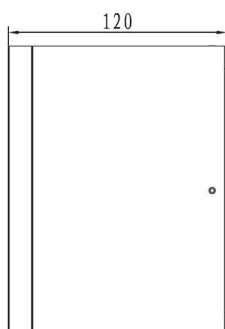

Features

Die-cast Alu body
Meets CE safety standards
Protection rating: IP20
Passive cooling

Ordering Code	Product Name	Light Output [lm]	CRI	System Power [W]	Color Temp. [K]	Power Supply [V]	Weight [Kg]
301 180	LT-UP SHELBY 35W 840 36°	3 430	>80	35	4 000	230 AC	0,85

sizes