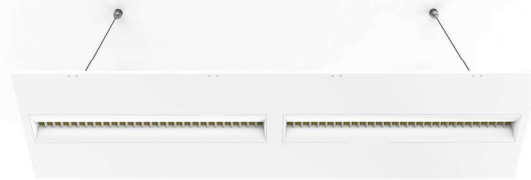

Lighting system

Optic: Opal diffusor
SMD LED
Lifetime: 50 000 h (L-70)
Beam angle: 90°
5 years guarantee

Applications

Indoor places,
shopping centers
malls, hotels

Options

Dimm.: 1-10V, DALI
Color temp.: 3000K, 5000K

Features

Bended steel body
Meets CE safety standards
Protection rating: IP20
Passive cooling

Ordering Code	Product Name	Light Output [lm]	CRI	System Power [W]	Color Temp. [K]	Power Supply [V]	Weight [Kg]
301 184	LT-UP LUPA 12030 30W 840	3 390	>80	30	4 000	230 AC	3

sizes

UNIT: cd
 - C0/180, 80.9 deg
 - C30/210, 80.5 deg
 - C60/240, 79.9 deg
 - C90/270, 76.1 deg

AVERAGE BEAM ANGLE (50%): 79.4DEG