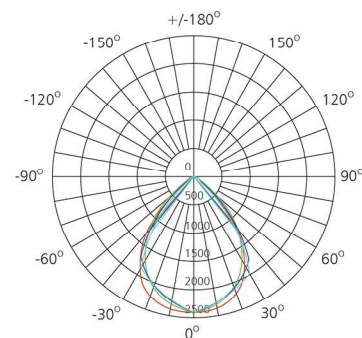

Lighting system

Optic: Opal diffusor
SMD LED
Lifetime: 50 000 h (L-70)
Beam angle: 90°
5 years guarantee

Applications

Indoor places,
shopping centers
malls, hotels

Options

Dimm.: 1-10V, DALI
Color temp.: 3000K, 5000K

Features

Bended steel body
Meets CE safety standards
Protection rating: IP20
Passive cooling

Ordering Code	Product Name	Light Output [lm]	CRI	System Power [W]	Color Temp. [K]	Power Supply [V]	Weight [Kg]
301 184	LT-UP LUPA 12030 30W 840	3 390	>80	30	4 000	230 AC	3

sizes

UNIT: cd
 - C0/180, 80.9 deg
 - C30/210, 80.5 deg
 - C60/240, 79.9 deg
 - C90/270, 76.1 deg

AVERAGE BEAM ANGLE (50%): 79.4DEG