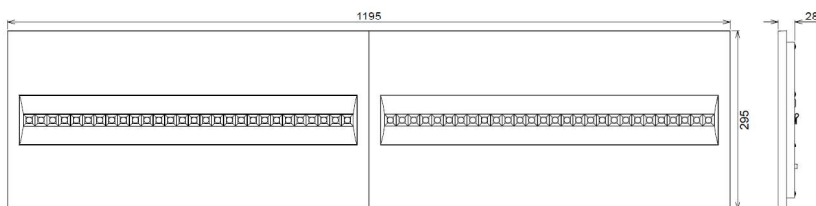

Features

Bended steel body
Meets CE safety standards
Protection rating: IP20
Passive cooling

Ordering Code	Product Name	Light Output [lm]	CRI	System Power [W]	Color Temp. [K]	Power Supply [V]	Weight [Kg]
301 184	LT-UP LUPA 12030 30W 840	3 390	>80	30	4 000	230 AC	3

sizes

UNIT: cd
 - C0/180, 80.9 deg
 - C30/210, 80.5 deg
 - C60/240, 79.9 deg
 - C90/270, 76.1 deg

AVERAGE BEAM ANGLE (50%): 79.4DEG