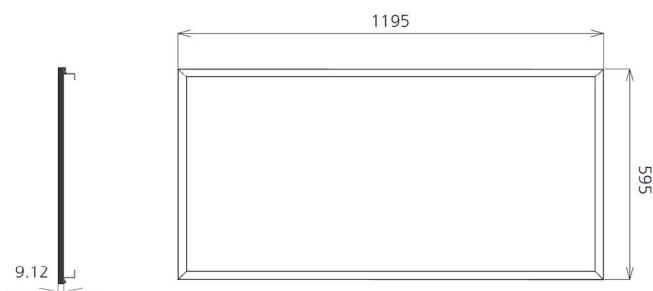

Lighting system

Optic: Opal diffuser
SMD LEDs
Lifetime: 50 000 h (L-70)
Beam angle: 110°
3 years guarantee

Applications

Indoor places,
offices, hotels

Features

Extruded Alu body
Meets CE safety standards
Protection rating: IP20
Passive cooling

Options

Dimm.: 1-10V, DALI
Color temp.: 3000K, 5000K

| Ordering Code | Product Name | Light Output [lm] | CRI | System Power [W] | Color Temp. [K] | Power Supply [V] | Weight [Kg] |
|---------------|---------------------------|-------------------|-----|------------------|-----------------|------------------|-------------|
| 301185 | LT-UP T-RAY 12060 72W 840 | 4 650 | >80 | 72 | 4 000 | 230 AC | 7,8 |

sizes