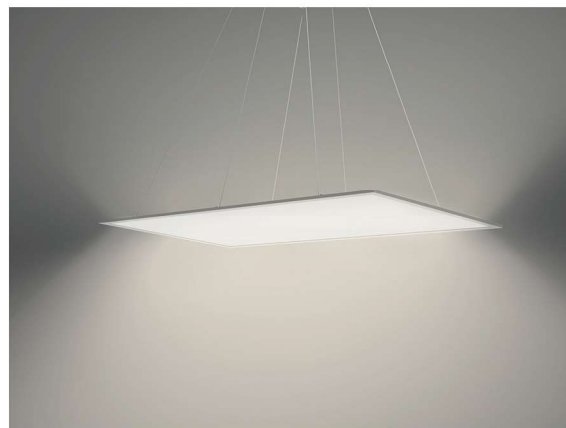

Options

Dimm.: 1-10V, DALI
Color temp.: 3000K, 5000K