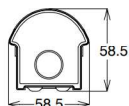

sizes

**UNIT: cd**

- C0/180, 127.5 deg
- C30/210, 121.6 deg
- C60/240, 110.9 deg
- C90/270, 106.7 deg

AVERAGE BEAM ANGLE (50%): 116.7DEG