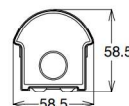

sizes

**UNIT: cd**

- C0/180, 127.5 deg
- C30/210, 121.6 deg
- C60/240, 110.9 deg
- C90/270, 106.7 deg

AVERAGE BEAM ANGLE (50%): 116.7DEG