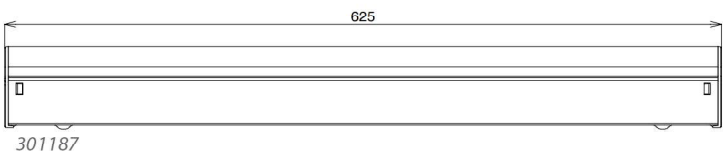

sizes

**UNIT: cd**

- C0/180, 127.5 deg
- C30/210, 121.6 deg
- C60/240, 110.9 deg
- C90/270, 106.7 deg

AVERAGE BEAM ANGLE (50%): 116.7DEG