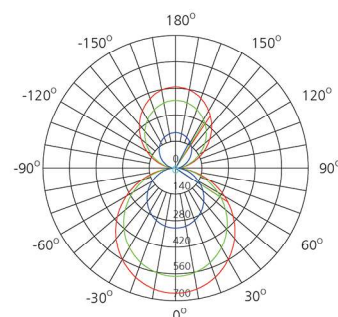

### Options

Dimm.: 1-10V, DALI  
Color temp.: 3000K, 5000K

Ordering Code	Product Name	Light Output [lm]	CRI	System Power [W]	Color Temp. [K]	Power Supply [V]	Weight [Kg]
301 188	LT-UP ABBY 120/45W 840	3 460	>80	45	4 000	230 AC	3,3

sizes

AVERAGE BEAM ANGLE (50%): 251.1DEG

UNIT: cd

- C0/180, 270.8 deg
- C30/210, 269.2 deg
- C60/240, 264.9 deg
- C90/270, 199.4 deg