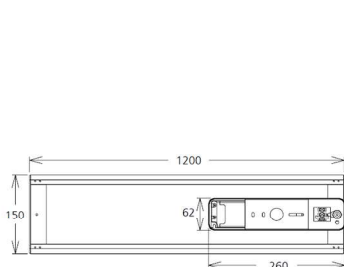

### Options

Dimm.: 1-10V, DALI  
Color temp.: 3000K, 5000K

Ordering Code	Product Name	Light Output [lm]	CRI	System Power [W]	Color Temp. [K]	Power Supply [V]	Weight [Kg]
301 188	LT-UP ABBY 120/45W 840	3 460	>80	45	4 000	230 AC	3,3

sizes

AVERAGE BEAM ANGLE (50%): 251.1DEG

UNIT: cd

- C0/180, 270.8 deg
- C30/210, 269.2 deg
- C60/240, 264.9 deg
- C90/270, 199.4 deg