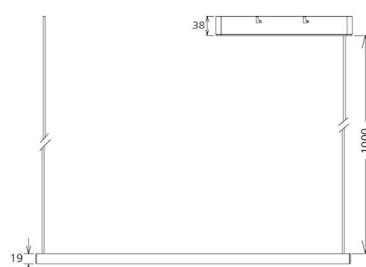

### Options

Dimm.: 1-10V, DALI  
Color temp.: 3000K, 5000K

Ordering Code	Product Name	Light Output [lm]	CRI	System Power [W]	Color Temp. [K]	Power Supply [V]	Weight [Kg]
301 188	LT-UP ABBY 120/45W 840	3 460	>80	45	4 000	230 AC	3,3

sizes

AVERAGE BEAM ANGLE (50%): 251.1DEG

UNIT: cd

- C0/180, 270.8 deg
- C30/210, 269.2 deg
- C60/240, 264.9 deg
- C90/270, 199.4 deg