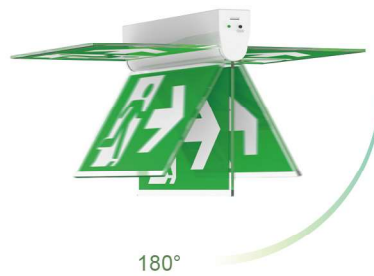

### Features

- Rotatable decorative design.
- Suitable for wall/ceiling/side mounting.
- Auto test & manual test optional.
- Single and double face universal, replaceable pictogram.
- Lithium battery
- Protection rating: IP20

### Applications

Indoor places, offices, malls, hotels

Ordering Code	Product Name	Discharge Duration	Test Mode	System Power [W]	Battery	Power Supply [V]
301 208	LT-EP-EX6-1W-3H	3	AT	1	3,7V 1200mA	230 AC

sizes