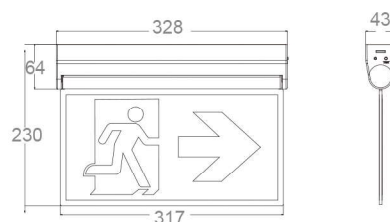

### Features

- Rotatable decorative design.
- Suitable for wall/ceiling/side mounting.
- Auto test & manual test optional.
- Single and double face universal, replaceable pictogram.
- Lithium battery
- Protection rating: IP20

sizes