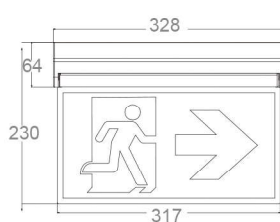

Features

- Compact and decorative design
- LED exit sign with high lumanance performace
- Aluminium housing combines acrylic panel
- LiFePO4 battery, long-life time
- View distance 25m
- Protection rating: IP20

sizes

Ceiling Mounting

Side Mounting

Wall Mounting