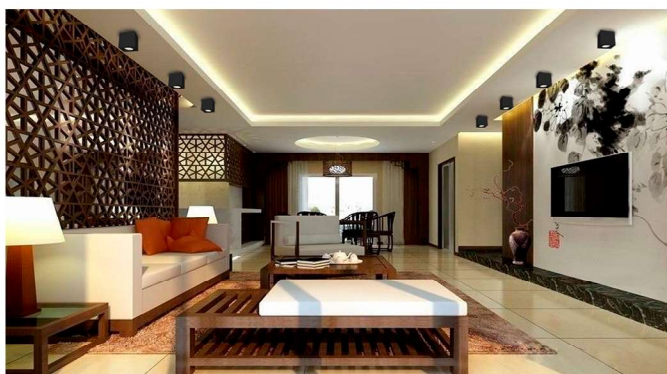

Lighting system

Optic: Optic Lens
 Citizen COB LED
 Lifetime: 50 000 h (L-70)
 Beam angle: 36°
 Adjustable lighting direction:
 350° in horizontal and
 25° in vertical.

5 year warranty

Applications

Indoor places,
 shopping centers
 malls, hotels

Features

Die-cast Alu body
 Meets CE safety standards
 Protection rating: IP20
 Passive cooling

Ordering Code	Product Name	Light Output [lm]	CRI	System Power [W]	Color Temp. [K]	Power Supply [V]	Weight [Kg]
301 255	LT-UP BARRY-C 930	2 300	>90	20	3 000	230 AC	0.6