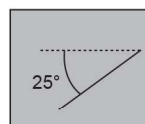

Lighting system

Optic: Optic Lens
Citizen COB LED
Lifetime: 50 000 h (L-70)
Beam angle: 36°
Adjustable lighting direction:
350° in horizontal and
25° in vertical.

5 year warranty