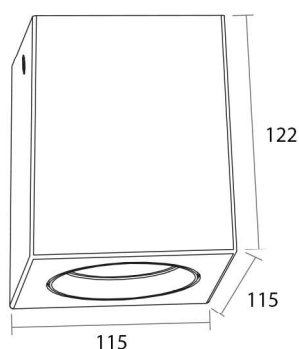

Lighting system

Optic: Optic Lens
 Citizen COB LED
 Lifetime: 50 000 h (L-70)
 Beam angle: 36°
 Adjustable lighting direction:
 350° in horizontal and
 25° in vertical.

5 year warranty

Applications

Indoor places,
 shopping centers
 malls, hotels

Features

Die-cast Alu body
 Meets CE safety standards
 Protection rating: IP20
 Passive cooling

Ordering Code	Product Name	Light Output [lm]	CRI	System Power [W]	Color Temp. [K]	Power Supply [V]	Weight [Kg]
301 255	LT-UP BARRY-C 930	2 300	>90	20	3 000	230 AC	0.6

cd/klm: c0-180 c90-270

sizes