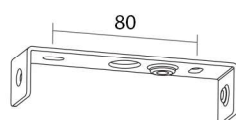

Lighting system

Optic: Optic Lens
 Citizen COB LED
 Lifetime: 50 000 h (L-70)
 Beam angle: 36°
 Adjustable lighting direction:
 350° in horizontal and
 25° in vertical.

5 year warranty

Applications

Indoor places,
 shopping centers
 malls, hotels

Features

Die-cast Alu body
 Meets CE safety standards
 Protection rating: IP20
 Passive cooling

Ordering Code	Product Name	Light Output [lm]	CRI	System Power [W]	Color Temp. [K]	Power Supply [V]	Weight [Kg]
301 255	LT-UP BARRY-C 930	2 300	>90	20	3 000	230 AC	0.6

cd/klm: c0-180 c90-270

sizes