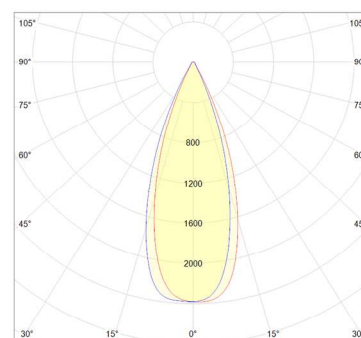

Lighting system

Optic: Optic Lens
 Citizen COB LED
 Lifetime: 50 000 h (L-70)
 Beam angle: 36°
 Adjustable lighting direction:
 350° in horizontal and
 25° in vertical.

5 year warranty

Applications

Indoor places,
 shopping centers
 malls, hotels

Features

Die-cast Alu body
 Meets CE safety standards
 Protection rating: IP20
 Passive cooling

Ordering Code	Product Name	Light Output [lm]	CRI	System Power [W]	Color Temp. [K]	Power Supply [V]	Weight [Kg]
301 255	LT-UP BARRY-C 930	2 300	>90	20	3 000	230 AC	0.6

cd/klm: c0-180 c90-270

sizes