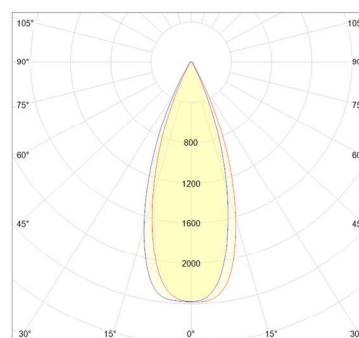

**Lighting system**  
 Optic: Optic Lens  
 Citizen COB LED  
 Lifetime: 50 000 h (L-70)  
 Beam angle: 36°  
 Adjustable lighting direction:  
 350° in horizontal and  
 25° in vertical.

5 year warranty

sizes

cd/klm: c0-180 c90-270