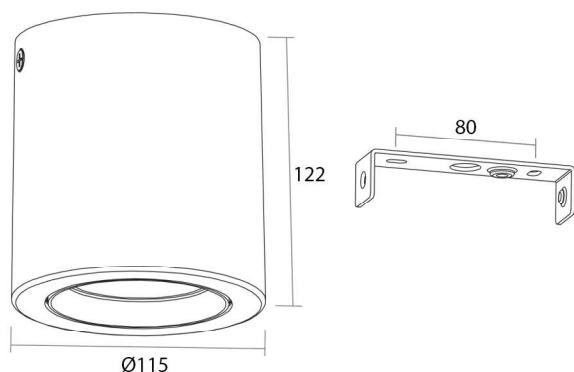

**Lighting system**  
 Optic: Optic Lens  
 Citizen COB LED  
 Lifetime: 50 000 h (L-70)  
 Beam angle: 36°  
 Adjustable lighting direction:  
 350° in horizontal and  
 25° in vertical.

5 year warranty

### Features

Die-cast Alu body  
 Meets CE safety standards  
 Protection rating: IP20  
 Passive cooling

Ordering Code	Product Name	Light Output [lm]	CRI	System Power [W]	Color Temp. [K]	Power Supply [V]	Weight [Kg]
301 256	LT-UP BARRY-R 930	2 300	>90	20	3 000	230 AC	0.6

sizes

cd/klm: c0-180 c90-270