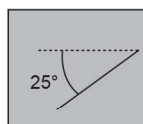

Lighting system
Optic: Optic Lens
Citizen COB LED
Lifetime: 50 000 h (L-70)
Beam angle: 36°
Adjustable lighting direction:
350° in horizontal and
25° in vertical.

5 year warranty