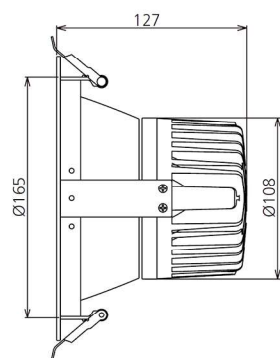

Lighting system

Optic: Opal diffuser
Citizen COB LED
Lifetime: 50 000 h (L-70)
Beam angle: 36°
UGR<19

Applications

Indoor places,
shopping centers
malls, hotels

Features

Die-cast Alu body
Meets CE safety standards
Protection rating: IP20
Passive cooling
Cut out: Ø165-180mm

5 year warranty

| Ordering Code | Product Name | Light Output [lm] | CRI | System Power [W] | Color Temp. [K] | Power Supply [V] | Weight [Kg] |
|---------------|-----------------------|-------------------|-----|------------------|-----------------|------------------|-------------|
| 301 179 | LT-UP AVIOR4 1200 830 | 1 200 | >80 | 10 | 3 000 | 230 AC | 0.85 |

sizes

UNIT: cd

— C0/180, 33.4 deg
— C30/210, 33.1 deg
— C60/240, 33.0 deg
— C90/270, 32.9 deg

AVERAGE BEAM ANGLE (50%): 33.1DEG