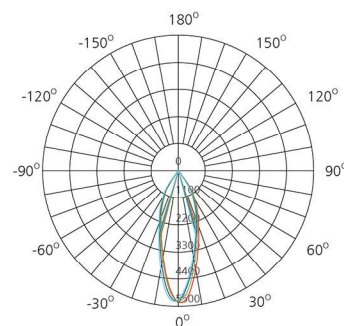

Lighting system

Optic: Opal diffuser
Citizen COB LED
Lifetime: 50 000 h (L-70)
Beam angle: 36°
UGR<19

Applications

Indoor places,
shopping centers
malls, hotels

Features

Die-cast Alu body
Meets CE safety standards
Protection rating: IP20
Passive cooling
Cut out: Ø165-180mm

sizes

UNIT: cd

— C0/180, 33.4 deg
— C30/210, 33.1 deg
— C60/240, 33.0 deg
— C90/270, 32.9 deg

AVERAGE BEAM ANGLE (50%): 33.1DEG