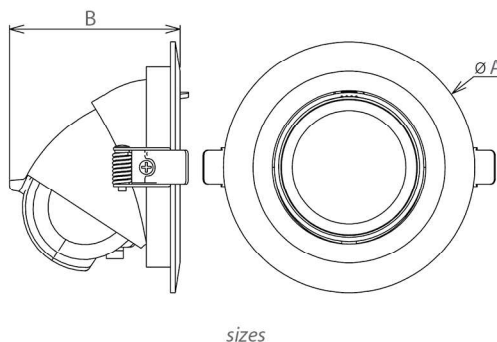

Lighting system

Optic: Alu reflector
Citizen LED COB
Lifetime: 50 000 h (L-70)
Beam angle: 36°

Applications

Indoor places,
shopping centers
malls, hotels

Features

Die-cast Alu body
Meets CE safety standards
Protection rating: IP20
Passive cooling, rotate 35° and 350°

5 years guarantee

Ordering Code	Product Name	Light Output [lm]	CRI	System Power [W]	Color Temp. [K]	Power Supply [V]	Weight [Kg]
301 050	LT-SOL INOS L 830	1 660	>90	15	3 000	230 AC	0.4

Ordering Code	AxB [mm]	Cut out [mm]
301 050	Ø145x120	Ø120-130