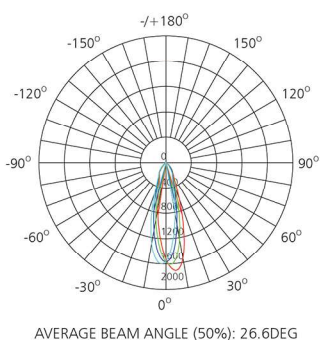

Lighting system

Optic: Alu reflector
Citizen LED COB
Lifetime: 50 000 h (L-70)
Beam angle: 36°

Applications

Indoor places,
shopping centers
malls, hotels

Features

Die-cast Alu body
Meets CE safety standards
Protection rating: IP20
Passive cooling, rotate 35° and 350°

5 years guarantee

Ordering Code	Product Name	Light Output [lm]	CRI	System Power [W]	Color Temp. [K]	Power Supply [V]	Weight [Kg]
301 050	LT-SOL INOS L 830	1 660	>90	15	3 000	230 AC	0.4

Ordering Code	AxB [mm]	Cut out [mm]
301 050	Ø145x120	Ø120-130