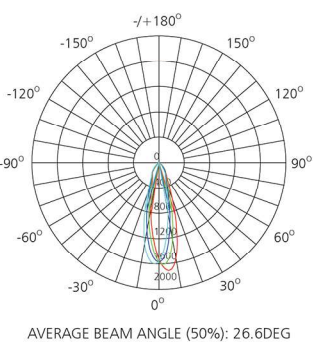

**Lighting system**

Alu reflector  
Citizen LED COB  
Lifetime: 50 000 h (L-70)  
Beam angle: 45°

**Applications**

Indoor places,  
shopping centers  
malls, hotels

**Features**

Die-cast Alu body  
Meets CE safety standards  
Protection rating: IP20  
Passive cooling, rotate 35° and 350°

5 years guarantee

Ordering Code	Product Name	Light Output [lm]	CRI	System Power [W]	Color Temp. [K]	Power Supply [V]	Weight [Kg]
301 037	LT-UP INOS L 840	5 020	>80	45	4 000	230 AC	0.4

**UNIT: cd**

- C0/180, 26.1 deg
- C30/210, 26.6 deg
- C60/240, 26.8 deg
- C90/270, 26.8 deg

sizes

Ordering Code	AxB [mm]	Cut out [mm]
301 037	Ø180x128.5	Ø165-170