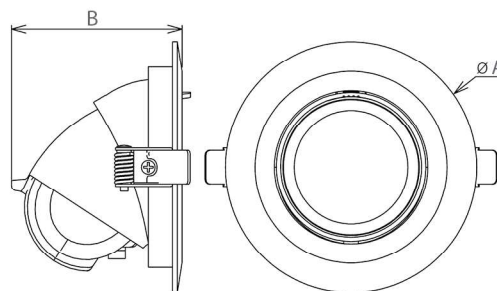

**Lighting system**

Alu reflector  
Citizen LED COB  
Lifetime: 50 000 h (L-70)  
Beam angle: 45°

**Applications**

Indoor places,  
shopping centers  
malls, hotels

**Features**

Die-cast Alu body  
Meets CE safety standards  
Protection rating: IP20  
Passive cooling, rotate 35° and 350°

5 years guarantee

Ordering Code	Product Name	Light Output [lm]	CRI	System Power [W]	Color Temp. [K]	Power Supply [V]	Weight [Kg]
301 037	LT-UP INOS L 840	5 020	>80	45	4 000	230 AC	0.4

**UNIT: cd**

- C0/180, 26.1 deg
- C30/210, 26.6 deg
- C60/240, 26.8 deg
- C90/270, 26.8 deg

sizes

Ordering Code	AxB [mm]	Cut out [mm]
301 037	Ø180x128.5	Ø165-170