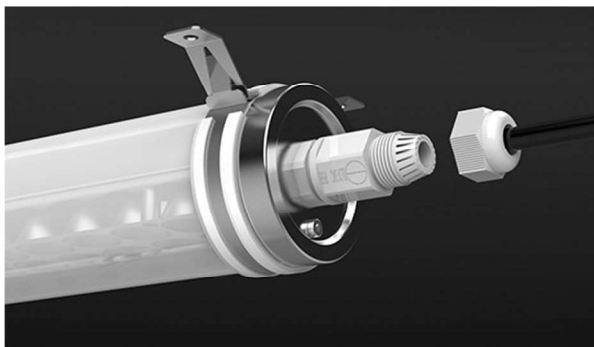

Lighting system
 Optic: Opal diffusor
 Mid power SMD LEDs
 Lifetime: 50 000 h (L-70)
 Beam angle: 140°

5 year warranty

Applications

Outdoor places,
 parking area,
 food industry

Features

Passive cooling
 Meets CE safety standards
 Protection rating: IP69K

Ordering Code	Product Name	Light Output [lm]	CRI	System Power [W]	Color Temp. [K]	Power Supply [V]	Size [mm]	Weight [Kg]
301198	LT-UP TUBUS-60 840	2 600	>80	20	4 000	230 AC	600	1,1

sizes

cd/klm: c0-180 c90-270