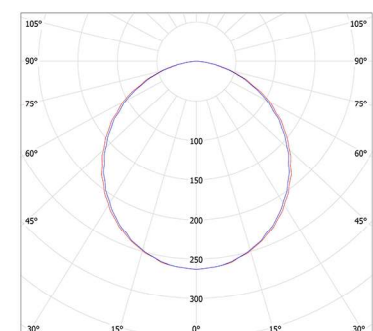

Lighting system
 Optic: Opal diffusor
 Mid power SMD LEDs
 Lifetime: 50 000 h (L-70)
 Beam angle: 140°

5 year warranty

Applications

Outdoor places,
 parking area,
 food industry

Features

Passive cooling
 Meets CE safety standards
 Protection rating: IP69K

Ordering Code	Product Name	Light Output [lm]	CRI	System Power [W]	Color Temp. [K]	Power Supply [V]	Size [mm]	Weight [Kg]
301198	LT-UP TUBUS-60 840	2 600	>80	20	4 000	230 AC	600	1,1

sizes

cd/klm: c0-180 c90-270