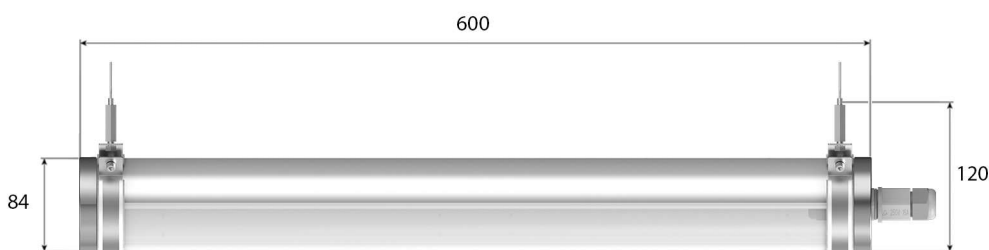

Lighting system
 Optic: Opal diffusor
 Mid power SMD LEDs
 Lifetime: 50 000 h (L-70)
 Beam angle: 140°

5 year warranty

Applications

Outdoor places,
 parking area,
 food industry

Features

Passive cooling
 Meets CE safety standards
 Protection rating: IP69K

Ordering Code	Product Name	Light Output [lm]	CRI	System Power [W]	Color Temp. [K]	Power Supply [V]	Size [mm]	Weight [Kg]
301198	LT-UP TUBUS-60 840	2 600	>80	20	4 000	230 AC	600	1,1

sizes

cd/klm: c0-180 c90-270