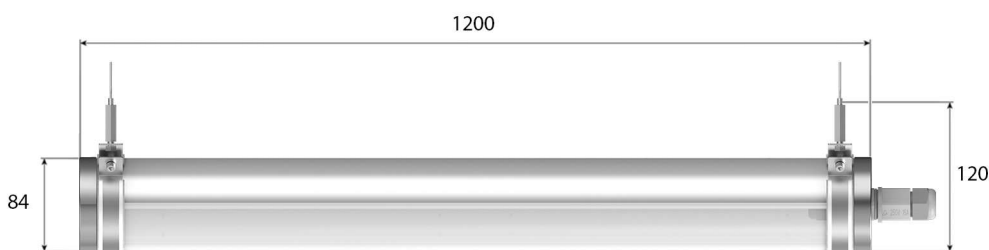

Lighting system
 Optic: Opal diffusor
 Mid power SMD LEDs
 Lifetime: 50 000 h (L-70)
 Beam angle: 140°

5 year warranty

Applications

Outdoor places,
 parking area,
 food industry

Features

Passive cooling
 Meets CE safety standards
 Protection rating: IP69K

Ordering Code	Product Name	Light Output [lm]	CRI	System Power [W]	Color Temp. [K]	Power Supply [V]	Size [mm]	Weight [Kg]
301199	LT-UP TUBUS-120 840	3 900	>80	33	4 000	230 AC	1200	1.6

sizes

cd/klm: c0-180 c90-270