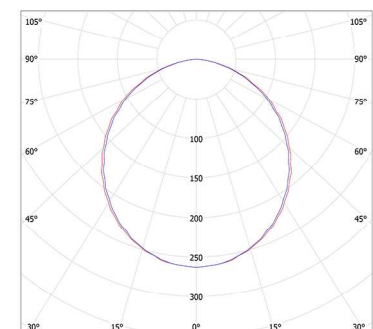

Lighting system
 Optic: Opal diffusor
 Mid power SMD LEDs
 Lifetime: 50 000 h (L-70)
 Beam angle: 140°

5 year warranty

Applications

Outdoor places,
 parking area,
 food industry

Features

Passive cooling
 Meets CE safety standards
 Protection rating: IP69K

Ordering Code	Product Name	Light Output [lm]	CRI	System Power [W]	Color Temp. [K]	Power Supply [V]	Size [mm]	Weight [Kg]
301199	LT-UP TUBUS-120 840	3 900	>80	33	4 000	230 AC	1200	1.6

sizes

cd/klm: c0-180 c90-270