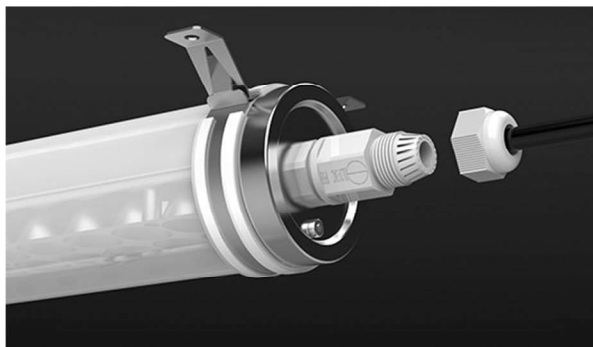

Lighting system
 Optic: Opal diffusor
 Mid power SMD LEDs
 Lifetime: 50 000 h (L-70)
 Beam angle: 140°

5 year warranty

Applications

Outdoor places,
 parking area,
 food industry

Features

Passive cooling
 Meets CE safety standards
 Protection rating: IP69K

Ordering Code	Product Name	Light Output [lm]	CRI	System Power [W]	Color Temp. [K]	Power Supply [V]	Size [mm]	Weight [Kg]
301199	LT-UP TUBUS-120 840	3 900	>80	33	4 000	230 AC	1200	1.6

sizes

cd/klm: c0-180 c90-270