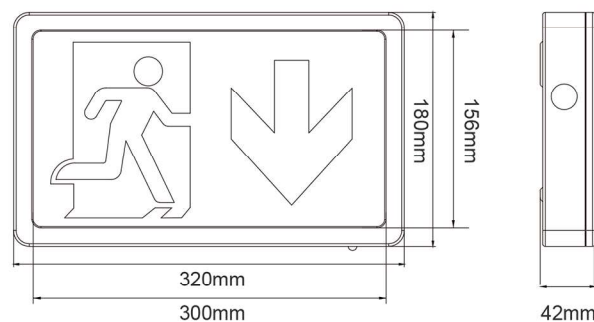

### Features

- Optional interchangeable legends.
- IP20 Rated.
- Efficiently and reliable LED light source.
- Suitable for wall/ceiling mounting.
- LiFePO4 battery

### Applications

- Indoor places, offices,
- malls, hotels

Ordering Code	Product Name	Light Output [lm]	Discharge Duration	Test Mode	System Power [W]	CRI	Color Temp. [K]	Battery
301 265	LT-EP-GRP3-3.5W-3H	200	3h	AT	3	>70	5 000	6.4V 600mAh

sizes