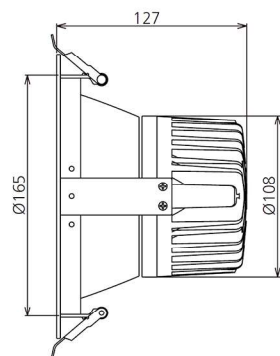

Lighting system

Optic: Opal diffuser
Citizen COB LED
Lifetime: 50 000 h (L-70)
Beam angle: 36°
UGR<19

Applications

Indoor places,
shopping centers
malls, hotels

Features

Die-cast Alu body
Meets CE safety standards
Protection rating: IP20
Passive cooling
Cut out: Ø165-180mm

5 year warranty

Ordering Code	Product Name	Light Output [lm]	CRI	System Power [W]	Color Temp. [K]	Power Supply [V]	Weight [Kg]
301 216	LT-UP AVIOR4 2000 830	2 040	>80	17	3 000	230 AC	0.85

sizes

AVERAGE BEAM ANGLE (50%): 33.1DEG