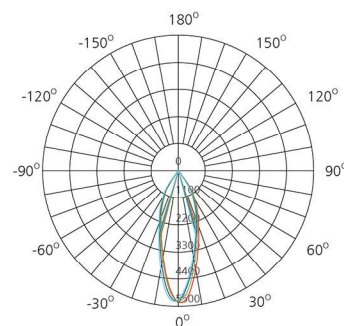

Lighting system

Optic: Opal diffuser
Citizen COB LED
Lifetime: 50 000 h (L-70)
Beam angle: 36°
UGR<19

Applications

Indoor places,
shopping centers
malls, hotels

Features

Die-cast Alu body
Meets CE safety standards
Protection rating: IP20
Passive cooling
Cut out: Ø165-180mm

5 year warranty

Ordering Code	Product Name	Light Output [lm]	CRI	System Power [W]	Color Temp. [K]	Power Supply [V]	Weight [Kg]
301 216	LT-UP AVIOR4 2000 830	2 040	>80	17	3 000	230 AC	0.85

sizes

AVERAGE BEAM ANGLE (50%): 33.1DEG