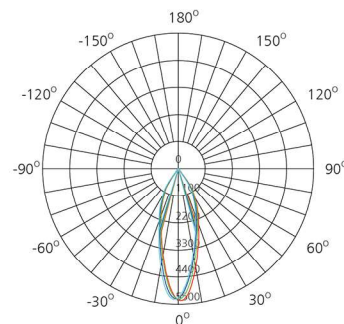

### Features

Die-cast Alu body  
 Meets CE safety standards  
 Protection rating: IP20  
 Passive cooling  
 Cut out: Ø165-180mm

5 year warranty

Ordering Code	Product Name	Light Output [lm]	CRI	System Power [W]	Color Temp. [K]	Power Supply [V]	Weight [Kg]
301 245	LT-UP AVIOR4 3000 830	3 000	>80	25	3 000	230 AC	0.85

sizes

UNIT: cd

- C0/180, 33.4 deg
- C30/210, 33.1 deg
- C60/240, 33.0 deg
- C90/270, 32.9 deg

AVERAGE BEAM ANGLE (50%): 33.1DEG