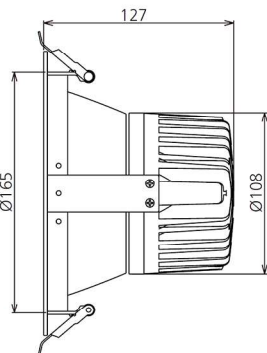

### Features

Die-cast Alu body  
 Meets CE safety standards  
 Protection rating: IP20  
 Passive cooling  
 Cut out: Ø165-180mm

5 year warranty

Ordering Code	Product Name	Light Output [lm]	CRI	System Power [W]	Color Temp. [K]	Power Supply [V]	Weight [Kg]
301 245	LT-UP AVIOR4 3000 830	3 000	>80	25	3 000	230 AC	0.85

sizes

UNIT: cd

- C0/180, 33.4 deg
- C30/210, 33.1 deg
- C60/240, 33.0 deg
- C90/270, 32.9 deg

AVERAGE BEAM ANGLE (50%): 33.1DEG