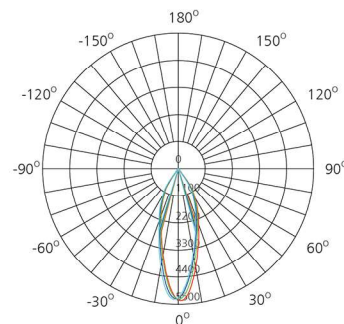

### Features

Die-cast Alu body  
Meets CE safety standards  
Protection rating: IP20  
Passive cooling  
Cut out: Ø165-180mm

5 year warranty

Ordering Code	Product Name	Light Output [lm]	CRI	System Power [W]	Color Temp. [K]	Power Supply [V]	Weight [Kg]
301 246	LT-UP AVIOR4 1200 830 TD	1 200	>80	10	3 000	230 AC	0.85

Dimming: DALI, Touch Dimm

sizes

UNIT: cd

- C0/180, 33.4 deg
- C30/210, 33.1 deg
- C60/240, 33.0 deg
- C90/270, 32.9 deg

AVERAGE BEAM ANGLE (50%): 33.1DEG