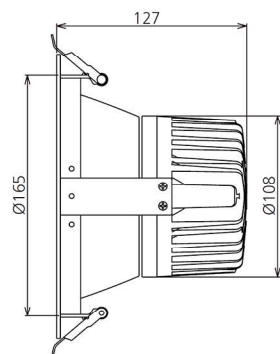

### Features

Die-cast Alu body  
Meets CE safety standards  
Protection rating: IP20  
Passive cooling  
Cut out: Ø165-180mm

5 year warranty

Ordering Code	Product Name	Light Output [lm]	CRI	System Power [W]	Color Temp. [K]	Power Supply [V]	Weight [Kg]
301 246	LT-UP AVIOR4 1200 830 TD	1 200	>80	10	3 000	230 AC	0.85

Dimming: DALI, Touch Dimm

sizes

UNIT: cd

- C0/180, 33.4 deg
- C30/210, 33.1 deg
- C60/240, 33.0 deg
- C90/270, 32.9 deg

AVERAGE BEAM ANGLE (50%): 33.1DEG