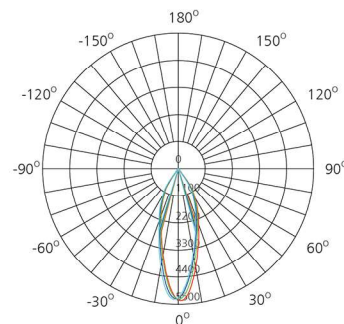

### Features

Die-cast Alu body  
Meets CE safety standards  
Protection rating: IP20  
Passive cooling  
Cut out: Ø165-180mm

5 year warranty

Ordering Code	Product Name	Light Output [lm]	CRI	System Power [W]	Color Temp. [K]	Power Supply [V]	Weight [Kg]
301 247	LT-UP AVIOR4 2000 830 TD	2 040	>80	17	3 000	230 AC	0.85

Dimming: DALI, Touch Dimm

sizes

UNIT: cd

- C0/180, 33.4 deg
- C30/210, 33.1 deg
- C60/240, 33.0 deg
- C90/270, 32.9 deg

AVERAGE BEAM ANGLE (50%): 33.1DEG