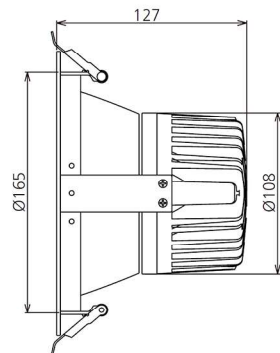

### Features

Die-cast Alu body  
Meets CE safety standards  
Protection rating: IP20  
Passive cooling  
Cut out: Ø165-180mm

5 year warranty

Ordering Code	Product Name	Light Output [lm]	CRI	System Power [W]	Color Temp. [K]	Power Supply [V]	Weight [Kg]
301 247	LT-UP AVIOR4 2000 830 TD	2 040	>80	17	3 000	230 AC	0.85

Dimming: DALI, Touch Dimm

sizes

UNIT: cd

- C0/180, 33.4 deg
- C30/210, 33.1 deg
- C60/240, 33.0 deg
- C90/270, 32.9 deg

AVERAGE BEAM ANGLE (50%): 33.1DEG