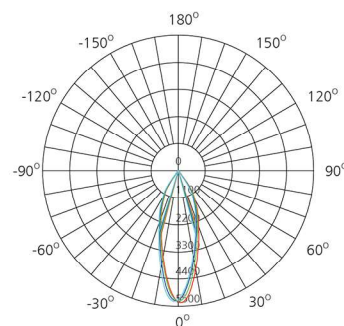

Lighting system

Optic: Opal diffuser
Citizen COB LED
Lifetime: 50 000 h (L-70)
Beam angle: 36°
UGR<19

Applications

Indoor places,
shopping centers
malls, hotels

Features

Die-cast Alu body
Meets CE safety standards
Protection rating: IP20
Passive cooling
Cut out: Ø165-180mm

5 year warranty

Ordering Code	Product Name	Light Output [lm]	CRI	System Power [W]	Color Temp. [K]	Power Supply [V]	Weight [Kg]
301 248	LT-UP AVIOR4 3000 830 TD	3 000	>80	25	3 000	230 AC	0.85

Dimming: DALI, Touch Dimm

sizes

UNIT: cd

- C0/180, 33.4 deg
- C30/210, 33.1 deg
- C60/240, 33.0 deg
- C90/270, 32.9 deg

AVERAGE BEAM ANGLE (50%): 33.1DEG