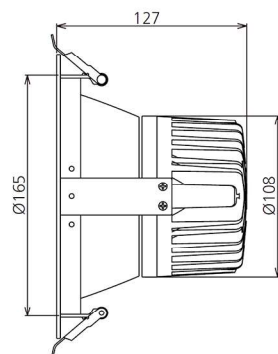

5 year warranty

Ordering Code	Product Name	Light Output [lm]	CRI	System Power [W]	Color Temp. [K]	Power Supply [V]	Weight [Kg]
301 248	LT-UP AVIOR4 3000 830 TD	3 000	>80	25	3 000	230 AC	0.85

Dimming: DALI, Touch Dimm

sizes

UNIT: cd

- C0/180, 33.4 deg
- C30/210, 33.1 deg
- C60/240, 33.0 deg
- C90/270, 32.9 deg

AVERAGE BEAM ANGLE (50%): 33.1DEG