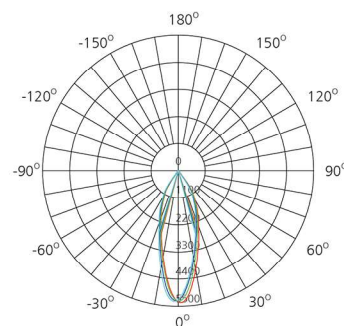

### Features

Die-cast Alu body  
 Meets CE safety standards  
 Protection rating: IP20  
 Passive cooling  
 Cut out: Ø205-220mm

5 year warranty

Ordering Code	Product Name	Light Output [lm]	CRI	System Power [W]	Color Temp. [K]	Power Supply [V]	Weight [Kg]
301 283	LT-UP AVIUM4 3500 830	3 500	>80	35	3 000	230 AC	1.2

sizes

AVERAGE BEAM ANGLE (50%): 33.1DEG