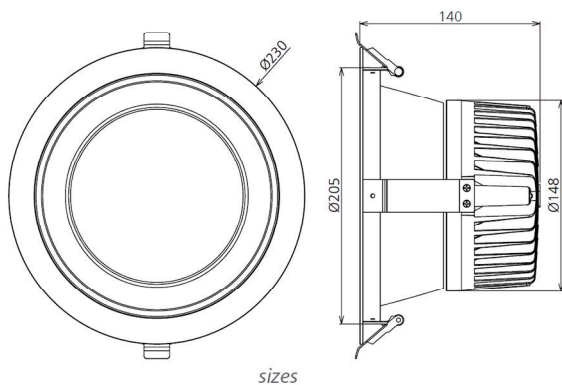

### Features

Die-cast Alu body  
 Meets CE safety standards  
 Protection rating: IP20  
 Passive cooling  
 Cut out: Ø205-220mm

5 year warranty

Ordering Code	Product Name	Light Output [lm]	CRI	System Power [W]	Color Temp. [K]	Power Supply [V]	Weight [Kg]
301 283	LT-UP AVIUM4 3500 830	3 500	>80	35	3 000	230 AC	1.2

sizes

AVERAGE BEAM ANGLE (50%): 33.1DEG