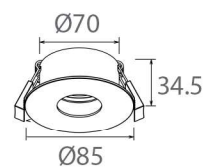

5 year warranty

Ordering Code	Product Name	Light Output [lm]	CRI	System Power [W]	Color Temp. [K]	Power Supply [V]	Weight [Kg]
301 284	LT-UP VERO-170 1100 930	1 000	>90	11	3 000	230 AC	0.17

301 286

301 287

301 288

301 289

sizes