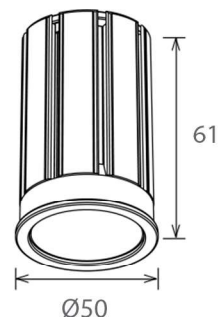

5 year warranty

Ordering Code	Product Name	Light Output [lm]	CRI	System Power [W]	Color Temp. [K]	Power Supply [V]	Weight [Kg]
301 284	LT-UP VERO-170 1100 930	1 000	>90	11	3 000	230 AC	0.17

301 286

301 287

301 288

301 289

sizes