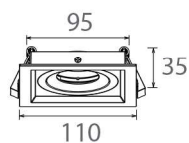

5 year warranty

Ordering Code	Product Name	Light Output [lm]	CRI	System Power [W]	Color Temp. [K]	Power Supply [V]	Weight [Kg]
301 284	LT-UP VERO-170 1100 930	1 000	>90	11	3 000	230 AC	0.17

301 286

301 287

301 288

301 289

sizes