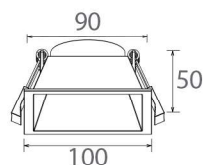

5 year warranty

Ordering Code	Product Name	Light Output [lm]	CRI	System Power [W]	Color Temp. [K]	Power Supply [V]	Weight [Kg]
301 284	LT-UP VERO-170 1100 930	1 000	>90	11	3 000	230 AC	0.17

301 286

301 287

301 288

301 289

sizes