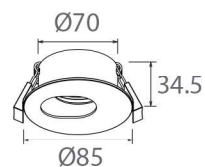

5 year warranty

Ordering Code	Product Name	Light Output [lm]	CRI	System Power [W]	Color Temp. [K]	Power Supply [V]	Weight [Kg]
301 284	LT-UP VERO-170 1100 930	1 000	>90	11	3 000	230 AC	0.17

301 286

301 287

301 288

301 289

sizes