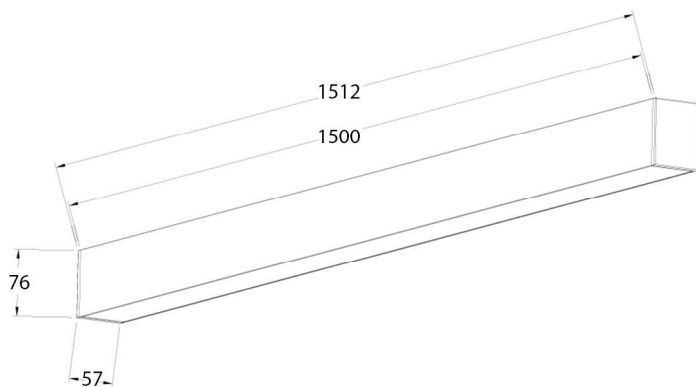

### Lighting system

Optic: Opal diffusor  
Mid power SMD LEDs  
Lifetime: 50 000 h (L-70)  
Beam angle: 110°

### Features

Passive cooling  
Meets CE safety standards  
Protection rating: IP20

5 year warranty

Ordering Code	Product Name	Light Output [lm]	CRI	System Power [W]	Color Temp. [K]	Power Supply [V]	Weight [Kg]
301297	LT-UP LUMIAIR77A-150 840	4 500	>80	45	4 000	230 AC	3.5

sizes

cd/klm: c0-180 c90-270