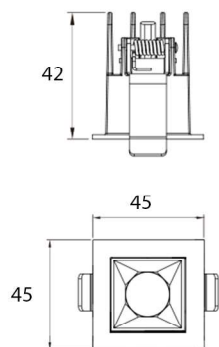

5 year warranty

Ordering Code	Product Name	Light Output [lm]	CRI	System Power [W]	Color Temp. [K]	Power Supply [V]	Weight [Kg]
301304	LT-UP ARAZ48A 45x45 940	190	>90	4	4 000	230 AC	0.12

sizes

cd/klm: c0-180 c90-270