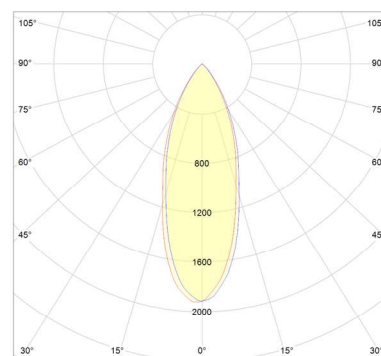

Lighting system

Optic: Opal diffusor
Mid power LEDs
Lifetime: 50 000 h (L-70)
Beam angle: 36°

Applications

Inside places,
Shopping malls,
Offices

Features

Passive cooling
Loopable design
Meets CE safety standards
Protection rating: IP20

5 year warranty

Ordering Code	Product Name	Light Output [lm]	CRI	System Power [W]	Color Temp. [K]	Power Supply [V]	Weight [Kg]
301304	LT-UP ARAZ48A 45x45 940	190	>90	4	4 000	230 AC	0.12

sizes

cd/klm: c0-180 c90-270