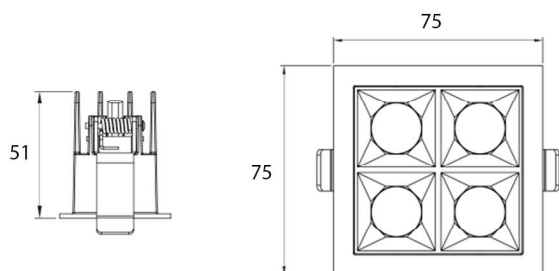

### Features

Passive cooling  
Loopable design  
Meets CE safety standards  
Protection rating: IP20

5 year warranty

Ordering Code	Product Name	Light Output [lm]	CRI	System Power [W]	Color Temp. [K]	Power Supply [V]	Weight [Kg]
301307	LT-UP ARAZ48A 75x75 940	714	>90	11	4 000	230 AC	0.22

sizes

cd/klm: c0-180 c90-270