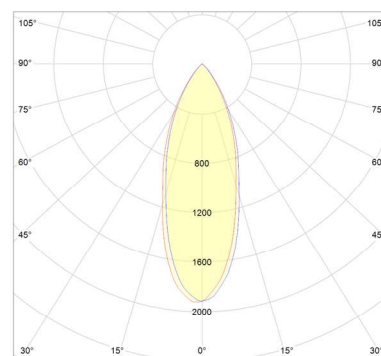

### Lighting system

Optic: Opal diffusor  
Mid power LEDs  
Lifetime: 50 000 h (L-70)  
Beam angle: 36°

sizes

cd/klm: c0-180 c90-270