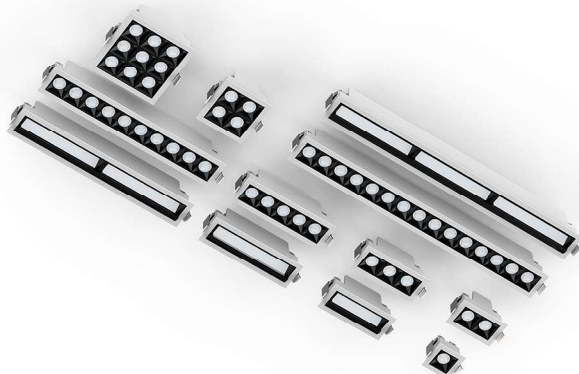

Lighting system

Optic: Opal diffusor
Mid power LEDs
Lifetime: 50 000 h (L-70)
Beam angle: 36°

Applications

Inside places,
Shopping malls,
Offices

Features

Passive cooling
Loopable design
Meets CE safety standards
Protection rating: IP20

5 year warranty

Ordering Code	Product Name	Light Output [lm]	CRI	System Power [W]	Color Temp. [K]	Power Supply [V]	Weight [Kg]
301308	LT-UP ARAZ48A 413x75 940	2 830	>90	37	4 000	230 AC	0.71

sizes

cd/klm: c0-180 c90-270