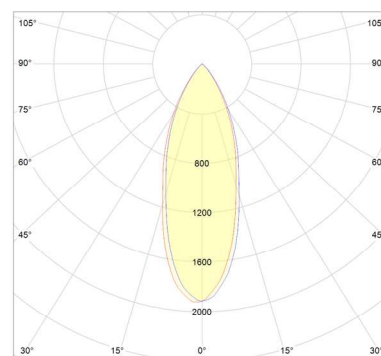

Lighting system

Optic: Opal diffusor
Mid power LEDs
Lifetime: 50 000 h (L-70)
Beam angle: 36°

Applications

Inside places,
Shopping malls,
Offices

Features

Passive cooling
Loopable design
Meets CE safety standards
Protection rating: IP20

5 year warranty

Ordering Code	Product Name	Light Output [lm]	CRI	System Power [W]	Color Temp. [K]	Power Supply [V]	Weight [Kg]
301308	LT-UP ARAZ48A 413x75 940	2 830	>90	37	4 000	230 AC	0.71

sizes

cd/klm: c0-180 c90-270