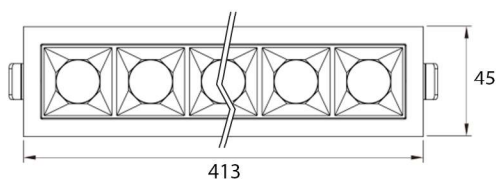

Lighting system

Optic: Opal diffusor
Mid power LEDs
Lifetime: 50 000 h (L-70)
Beam angle: 36°

Applications

Inside places,
Shopping malls,
Offices

Features

Passive cooling
Loopable design
Meets CE safety standards
Protection rating: IP20

5 year warranty

Ordering Code	Product Name	Light Output [lm]	CRI	System Power [W]	Color Temp. [K]	Power Supply [V]	Weight [Kg]
301308	LT-UP ARAZ48A 413x75 940	2 830	>90	37	4 000	230 AC	0.71

sizes

cd/klm: c0-180 c90-270