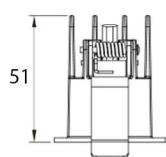

5 year warranty

Ordering Code	Product Name	Light Output [lm]	CRI	System Power [W]	Color Temp. [K]	Power Supply [V]	Weight [Kg]
301308	LT-UP ARAZ48A 413x75 940	2 830	>90	37	4 000	230 AC	0.71

sizes

cd/klm: c0-180 c90-270