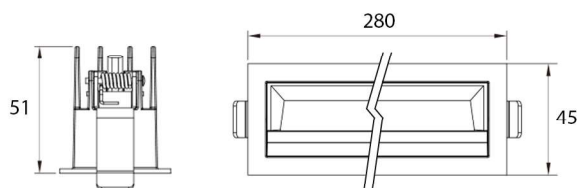

### Features

Passive cooling  
Loopable design  
Meets CE safety standards  
Protection rating: IP20

5 year warranty

Ordering Code	Product Name	Light Output [lm]	CRI	System Power [W]	Color Temp. [K]	Power Supply [V]	Weight [Kg]
301311	LT-UP ARAZ48B 280x45 940	1 300	>90	25	4 000	230 AC	0.51

sizes

cd/klm: c0-180 c90-270