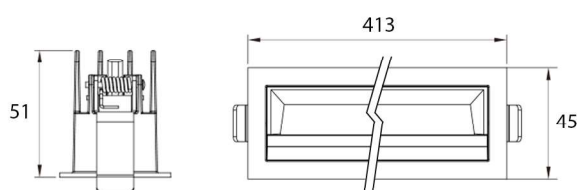

Lighting system

Optic: Opal diffusor
Mid power LEDs
Lifetime: 50 000 h (L-70)
Beam angle: 36°

Applications

Inside places,
Shopping malls,
Offices

Features

Passive cooling
Loopable design
Meets CE safety standards
Protection rating: IP20

5 year warranty

Ordering Code	Product Name	Light Output [lm]	CRI	System Power [W]	Color Temp. [K]	Power Supply [V]	Weight [Kg]
301312	LT-UP ARAZ48B 413x45 940	2 020	>90	37	4 000	230 AC	0.7

sizes

cd/klm: c0-180 c90-270