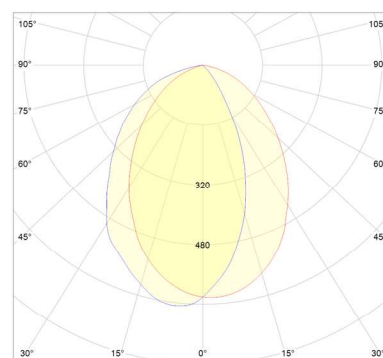

Lighting system

Optic: Opal diffusor
Mid power LEDs
Lifetime: 50 000 h (L-70)
Beam angle: 36°

Applications

Inside places,
Shopping malls,
Offices

Features

Passive cooling
Loopable design
Meets CE safety standards
Protection rating: IP20

5 year warranty

Ordering Code	Product Name	Light Output [lm]	CRI	System Power [W]	Color Temp. [K]	Power Supply [V]	Weight [Kg]
301312	LT-UP ARAZ48B 413x45 940	2 020	>90	37	4 000	230 AC	0.7

sizes

cd/klm: c0-180 c90-270