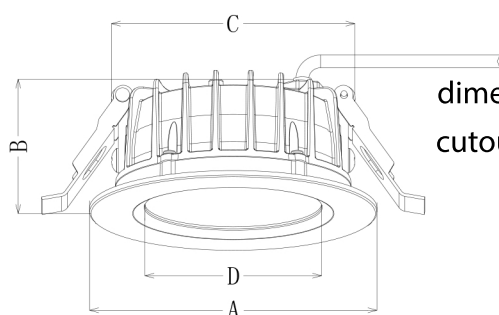

dimension: Ø235x81mm  
cutout: Ø200-220mm

A:235mm, B:81mm, C:196,1mm, D:169,