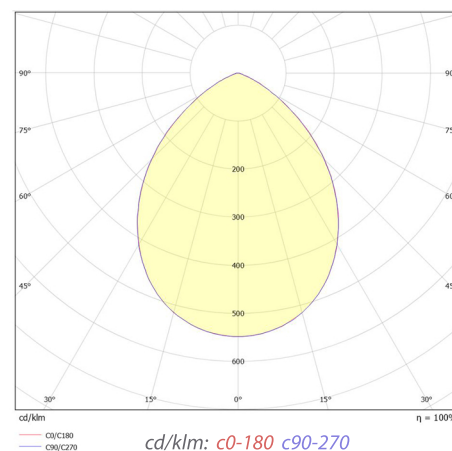

dimension: Ø235x81mm
cutout: Ø200-220mm

A:235mm, B:81mm, C:196,1mm, D:169,

Technical detail, specifications and performance data are constantly changing. Current details should therefore be checked at www.luminotech.hu