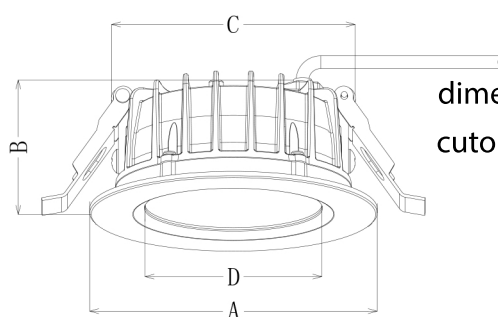

Features

Passive cooling
Protection rating: IP65, IK08
Meets CE safety standards
Easy installation

Ordering Code	Product Name	Light Output [lm]	CRI	System Power [W]	Color Temp. [K]	Power Supply [V]	Size A [mm]	Weight [Kg]
301348	LT-UP AVIUM 3/8 25W 830	2 250	>80	25	3 000	230 AC	235	1,27
301349	LT-UP AVIUM 3/8 25W TD	2 250	>80	25	3 000	230 AC	235	1,27

dimension: Ø235x81mm
cutout: Ø200-220mm

A:235mm, B:81mm, C:196,1mm, D:169,

Technical detail, specifications and performance data are constantly changing. Current details should therefore be checked at www.luminotech.hu