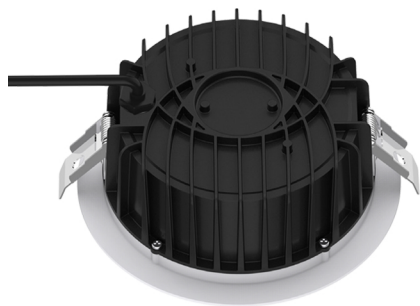

Options

Dimm: 1-10V, DALI
Color temp.: 3000K, 4000K, 5000K
Emergency modul

Lighting system

Optic: Opal PC diffusor
and tempered glass
Mid power SMD LEDs
Lifetime: 50 000 h (L-70)

Applications

Indoor places,
offices, hotel rooms,
pools,bathrooms

Features

Passive cooling
Protection rating: IP65, IK08
Meets CE safety standards
Easy installation

Ordering Code	Product Name	Light Output [lm]	CRI	System Power [W]	Color Temp. [K]	Power Supply [V]	Size A [mm]	Weight [Kg]
301348	LT-UP AVIUM 3/8 25W 830	2 250	>80	25	3 000	230 AC	235	1,27
301349	LT-UP AVIUM 3/8 25W TD	2 250	>80	25	3 000	230 AC	235	1,27

dimension: Ø235x81mm
cutout: Ø200-220mm

A:235mm, B:81mm, C:196,1mm, D:169,

Technical detail, specifications and performance data are constantly changing. Current details should therefore be checked at www.luminotech.hu