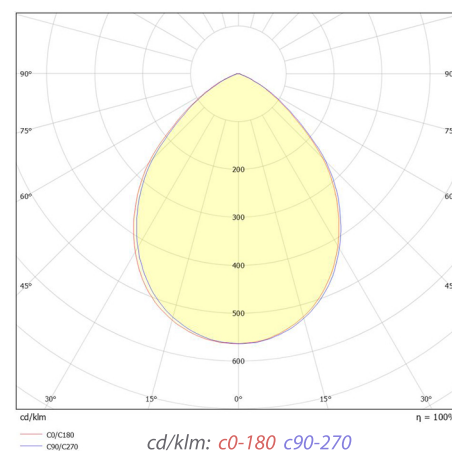

dimension: Ø172x69mm  
cutout: Ø150-165mm

A:172mm, B:69mm, C:146,6mm, D:120,4

Technical detail, specifications and performance data are constantly changing. Current details should therefore be checked at [www.luminotech.hu](http://www.luminotech.hu)