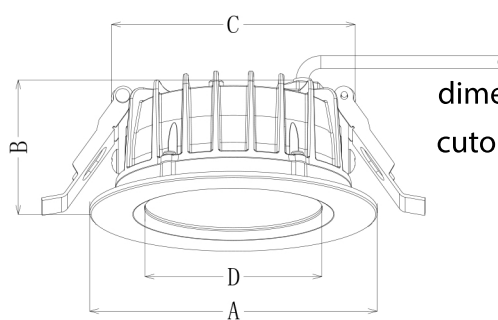

dimension: Ø172x69mm  
cutout: Ø150-165mm

A:172mm, B:69mm, C:146,6mm, D:120,4

Technical detail, specifications and performance data are constantly changing. Current details should therefore be checked at [www.luminotech.hu](http://www.luminotech.hu)