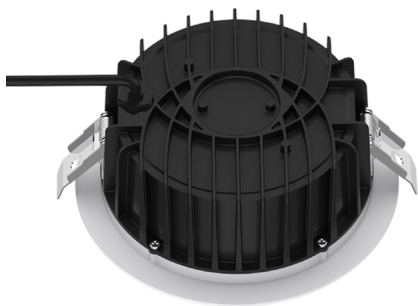

### Options

Dimm: 1-10V, DALI  
Color temp.: 3000K, 4000K, 5000K  
Emergency modul

### Lighting system

Optic: Opal PC diffusor  
and tempered glass  
Mid power SMD LEDs  
Lifetime: 50 000 h (L-70)

### Features

Passive cooling  
Protection rating: IP65, IK08  
Meets CE safety standards  
Easy installation

Ordering Code	Product Name	Light Output [lm]	CRI	System Power [W]	Color Temp. [K]	Power Supply [V]	Size A [mm]	Weight [Kg]
301 350	LT-UP AVIUM 3/6 18W TD	1 650	>80	18	3 000	230 AC	172	0,79
301 351	LT-UP AVIUM 3/6 18W 830	1 650	>80	18	3 000	230 AC	172	0,79

dimension: Ø172x69mm  
cutout: Ø150-165mm

A:172mm, B:69mm, C:146,6mm, D:120,4

Technical detail, specifications and performance data are constantly changing. Current details should therefore be checked at [www.luminotech.hu](http://www.luminotech.hu)