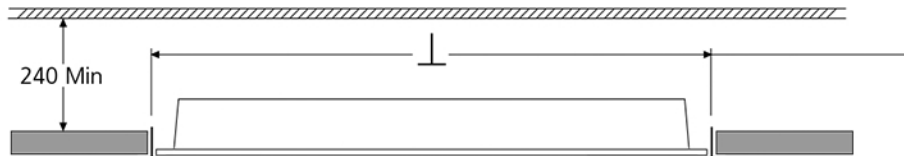

Quadra Light

Süllyesztett lámpatest
Recessed luminaire

SZERELÉSI ÚTMUTATÓ

A lámpatest telepítését és karbantartását csak képzett szakember végezheti! Kérjük, vegye figyelembe a LED fényforrás élettartamára vonatkozó előírásokat! Sérült üveget azonnal ki kell cserélni! A garancia azonnal érvényét veszti, ha a vevő a lámpatesten a gyártó előzetes engedélye nélkül bármilyen módosítást végez! Szakszerűtlen felszerelésből vagy extrém üzemeltetési körülményekből származó meghibásodás esetén a garancia érvényét veszti!

A szerelési útmutatót kérjük, őrizze meg!

MAXIMÁLIS KÖRNYEZETI HŐMÉRSÉKLET 35 °C

INSTALLATION INSTRUCTION

The luminaire may only be installed and maintained by qualified technicians! Please pay attention to LED light-source lifetime! The damaged or broken glass must be replaced immediately!

Any modifications of the luminaire structure without supplier's permission can end product guarantee! In case of any failure caused by unprofessional installation or operating under extreme conditions the product may end!

Please retain these instructions for later reference!

MAXIMUM AMBIENT TEMPERATURE 35 °C

1

600 x 600 Min
1200 x 600 Min