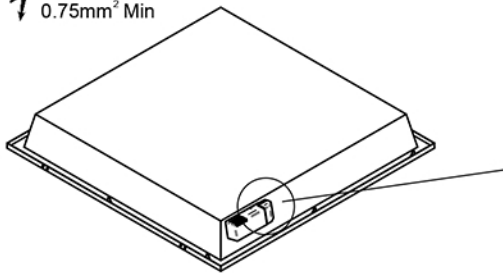

Please retain these instructions for later reference!

MAXIMUM AMBIENT TEMPERATURE 35 °C

1

600 x 600 Min
1200 x 600 Min

2

220-240V~
0.75mm² Min

3

301015
301016