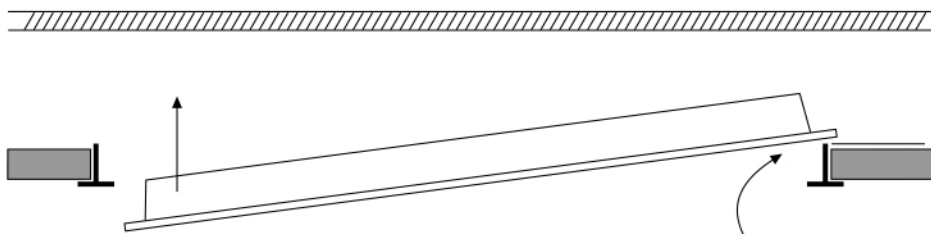

Quadra Light

Süllyesztett lámpatest
Recessed luminaire

SZERELÉSI ÚTMUTATÓ

A lámpatest telepítését és karbantartását csak képzett szakember végezheti! Kérjük, vegye figyelembe a LED fényforrás élettartamára vonatkozó előírásokat! Sérült üveget azonnal ki kell cserélni! A garancia azonnal érvényét veszti, ha a vevő a lámpatesten a gyártó előzetes engedélye nélkül bármilyen módosítást végez! Szakszerűtlen felszerelésből vagy extrém üzemeltetési körülményekből származó meghibásodás esetén a garancia érvényét veszti!

A szerelési útmutatót kérjük, őrizze meg!

MAXIMÁLIS KÖRNYEZETI HŐMÉRSÉKLET 35 °C

INSTALLATION INSTRUCTION

The luminaire may only be installed and maintained by qualified technicians! Please pay attention to LED light-source lifetime! The damaged or broken glass must be replaced immediately!

Any modifications of the luminaire structure without supplier's permission can end product guarantee! In case of any failure caused by unprofessional installation or operating under extreme conditions the product may end!

Please retain these instructions for later reference!

MAXIMUM AMBIENT TEMPERATURE 35 °C

1

600 x 600 Min
1200 x 600 Min

2

220-240V~
0.75mm² Min

3

301015
301016

LED IP20