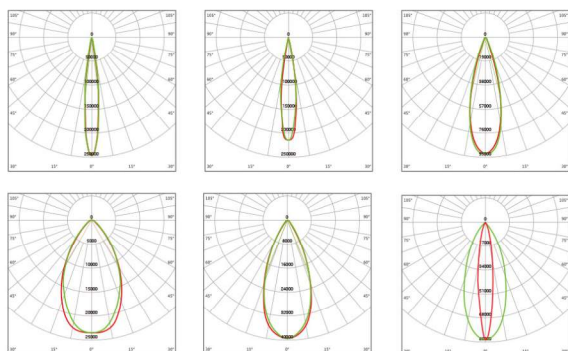

Lighting system

Optic: Opal diffusor
Mid power SMD LEDs
Lifetime: 50 000 h (L-70)

Applications

Outdoor places, flood lighting,
building walls, board lighting

Features

Passive cooling
Meets CE safety standards
Die-cat alu body
Protection rating: IP65
Sizes: 321x274x103mm

Options

Dimm: DALI, 1-10V
CRI >80

Ordering Code	Product Name	Light Output [lm]	CRI	System Power [W]	Color Temp. [K]	Power Supply [V]	Weight [Kg]
301 169	LT-AG- Floody 200W-750	23 000	>70	200	5 000	230 AC	3,7

photometric diagrams